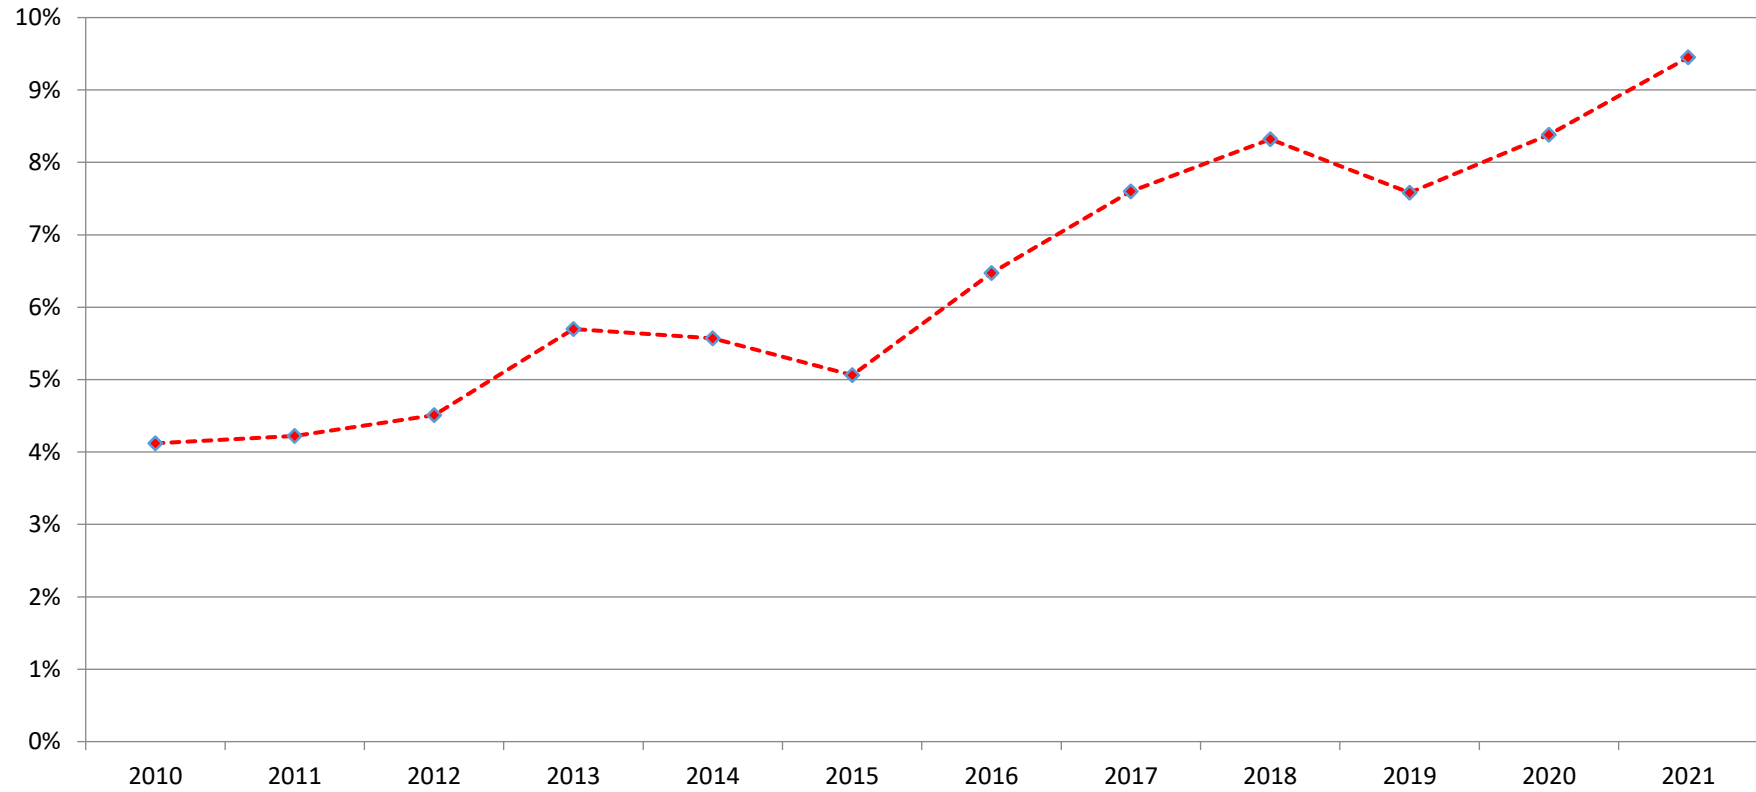

## % recycled gypsum in UK Plasterboards

Recycled gypsum waste is construction and demolition waste only